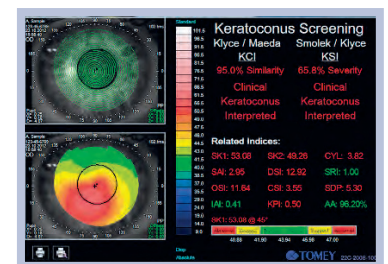

- Accurate and reproducible measurement
- Multi-lingual operation
- Large patient database

 **TOMEY**
TECHNOLOGY AND VISION

THE TOMEY TMS-4N

QUALITY IN DETAIL

The TMS-4N guarantees high resolution with more than 60,000 data points. In addition the very short acquisition time (0.033 sec) assures you to get sharpest images for highest accuracy. The light cone – with our light cone you get perfect results thanks to eliminating the eyebrow and nose shadows.

TMS-4N HAS THE COMPREHENSIVE SOFTWARE:

Single, dual, multiple map view, comparing former data with new results, everything is possible with our new **TMS-4N**. Just customise your personal map with your favourite scale up to your special needs. The Fourier analysis provides refractive information in 3 & 6 mm diameter range and also displays the spherical equivalent, regular Astigmatism, asymmetry and higher order irregularity. Additional software applications such as Klyce statistics, Keratoconus screening, enhanced height and height change maps are also available. If you are already a TMS user you can easily import all data into the new software.

Single analysis

Multiple map

Power difference

Fourier analysis

Database overview

Keratoconus screening

SPECIFICATIONS

MEASUREMENT	
Measurement type	Ring cone
Ring numbers	25
Measurement points	6,400 maximum
Measurement points on a ring	256
Minimum / maximum ring diameter	∅ 0.46 to 8.8 mm (43 D)
Spherical measurement range	5.5 to 10.0 mm (61.36 to 33.75 D)
Spherical measurement accuracy	±0.02 mm (spherical)
Alignment	Manual with auto-correction
MAIN UNIT	
Display	5.7 inch color LCD
Dimensions WDH	296 x 508 x 448 mm
Weight	14 kg
Power supply	AC 100 to 240 V, 50 / 60 Hz 45 to 55 VA