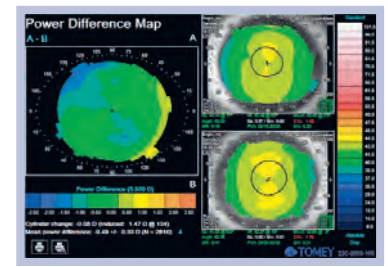

- Accurate and reproducible measurement
- Multi-lingual operation
- Large patient database

 **TOMEY**
TECHNOLOGY AND VISION

THE TOMEY TMS-4N

QUALITY IN DETAIL

The TMS-4N guarantees high resolution with more than 60,000 data points. In addition the very short acquisition time (0.033 sec) assures you to get sharpest images for highest accuracy. The light cone – with our light cone you get perfect results thanks to eliminating the eyebrow and nose shadows.

TMS-4N HAS THE COMPREHENSIVE SOFTWARE:

Single, dual, multiple map view, comparing former data with new results, everything is possible with our new **TMS-4N**. Just customise your personal map with your favourite scale up to your special needs. The Fourier analysis provides refractive information in 3 & 6 mm diameter range and also displays the spherical equivalent, regular Astigmatism, asymmetry and higher order irregularity. Additional software applications such as Klyce statistics, Keratoconus screening, enhanced height and height change maps are also available. If you are already a TMS user you can easily import all data into the new software.

Single analysis

Multiple map

Power difference

Fourier analysis

Database overview

Keratoconus screening

SPECIFICATIONS

MEASUREMENT	
Measurement type	Ring cone
Ring numbers	25
Measurement points	6,400 maximum
Measurement points on a ring	256
Minimum / maximum ring diameter	∅ 0.46 to 8.8 mm (43 D)
Spherical measurement range	5.5 to 10.0 mm (61.36 to 33.75 D)
Spherical measurement accuracy	±0.02 mm (spherical)
Alignment	Manual with auto-correction
MAIN UNIT	
Display	5.7 inch color LCD
Dimensions WDH	296 x 508 x 448 mm
Weight	14 kg
Power supply	AC 100 to 240 V, 50 / 60 Hz 45 to 55 VA