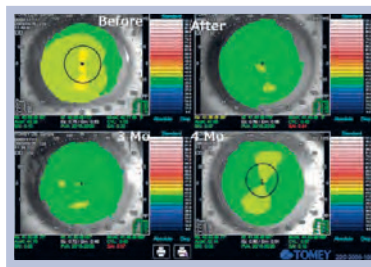

CORNEAL TOPOGRAPHER TMS-4N

TOPOGRAPHIC MODELING SYSTEM

DELIGHT IN SIGHT

Standard for resolution,
accuracy & corneal coverage.

- Easy to use and compatible software
- Over 60,000 data points
- Keratoconus screening software
- Plug and play (USB)

- Accurate and reproducible measurement
- Multi-lingual operation
- Large patient database

 **TOMEY**
TECHNOLOGY AND VISION

THE TOMEY TMS-4N

QUALITY IN DETAIL

The TMS-4N guarantees high resolution with more than 60,000 data points. In addition the very short acquisition time (0.033 sec) assures you to get sharpest images for highest accuracy. The light cone – with our light cone you get perfect results thanks to eliminating the eyebrow and nose shadows.

TMS-4N HAS THE COMPREHENSIVE SOFTWARE:

Single, dual, multiple map view, comparing former data with new results, everything is possible with our new **TMS-4N**. Just customise your personal map with your favourite scale up to your special needs. The Fourier analysis provides refractive information in 3 & 6 mm diameter range and also displays the spherical equivalent, regular Astigmatism, asymmetry and higher order irregularity. Additional software applications such as Klyce statistics, Keratoconus screening, enhanced height and height change maps are also available. If you are already a TMS user you can easily import all data into the new software.

Single analysis

Multiple map

Power difference

Fourier analysis

Database overview

Keratoconus screening

SPECIFICATIONS

MEASUREMENT	
Measurement type	Ring cone
Ring numbers	25
Measurement points	6,400 maximum
Measurement points on a ring	256
Minimum / maximum ring diameter	∅ 0.46 to 8.8 mm (43 D)
Spherical measurement range	5.5 to 10.0 mm (61.36 to 33.75 D)
Spherical measurement accuracy	±0.02 mm (spherical)
Alignment	Manual with auto-correction
MAIN UNIT	
Display	5.7 inch color LCD
Dimensions WDH	296 x 508 x 448 mm
Weight	14 kg
Power supply	AC 100 to 240 V, 50 / 60 Hz 45 to 55 VA