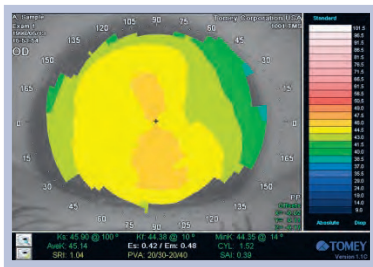

- Accurate and reproducible measurement
- Multi-lingual operation
- Large patient database

 **TOMEY**
TECHNOLOGY AND VISION

THE TOMEY TMS-4N

QUALITY IN DETAIL

The TMS-4N guarantees high resolution with more than 60,000 data points. In addition the very short acquisition time (0.033 sec) assures you to get sharpest images for highest accuracy. The light cone – with our light cone you get perfect results thanks to eliminating the eyebrow and nose shadows.

TMS-4N HAS THE COMPREHENSIVE SOFTWARE:

Single, dual, multiple map view, comparing former data with new results, everything is possible with our new **TMS-4N**. Just customise your personal map with your favourite scale up to your special needs. The Fourier analysis provides refractive information in 3 & 6 mm diameter range and also displays the spherical equivalent, regular Astigmatism, asymmetry and higher order irregularity. Additional software applications such as Klyce statistics, Keratoconus screening, enhanced height and height change maps are also available. If you are already a TMS user you can easily import all data into the new software.

Single analysis

Multiple map

Power difference

Fourier analysis

Database overview

Keratoconus screening

SPECIFICATIONS

MEASUREMENT	
Measurement type	Ring cone
Ring numbers	25
Measurement points	6,400 maximum
Measurement points on a ring	256
Minimum / maximum ring diameter	∅ 0.46 to 8.8 mm (43 D)
Spherical measurement range	5.5 to 10.0 mm (61.36 to 33.75 D)
Spherical measurement accuracy	±0.02 mm (spherical)
Alignment	Manual with auto-correction
MAIN UNIT	
Display	5.7 inch color LCD
Dimensions WDH	296 x 508 x 448 mm
Weight	14 kg
Power supply	AC 100 to 240 V, 50 / 60 Hz 45 to 55 VA