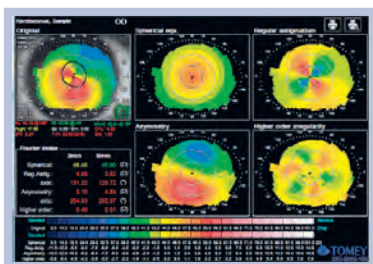

- Accurate and reproducible measurement
- Multi-lingual operation
- Large patient database

 **TOMEY**
TECHNOLOGY AND VISION

THE TOMEY TMS-4N

QUALITY IN DETAIL

The TMS-4N guarantees high resolution with more than 60,000 data points. In addition the very short acquisition time (0.033 sec) assures you to get sharpest images for highest accuracy. The light cone – with our light cone you get perfect results thanks to eliminating the eyebrow and nose shadows.

TMS-4N HAS THE COMPREHENSIVE SOFTWARE:

Single, dual, multiple map view, comparing former data with new results, everything is possible with our new **TMS-4N**. Just customise your personal map with your favourite scale up to your special needs. The Fourier analysis provides refractive information in 3 & 6 mm diameter range and also displays the spherical equivalent, regular Astigmatism, asymmetry and higher order irregularity. Additional software applications such as Klyce statistics, Keratoconus screening, enhanced height and height change maps are also available. If you are already a TMS user you can easily import all data into the new software.

Single analysis

Multiple map

Power difference

Fourier analysis

Database overview

Keratoconus screening

SPECIFICATIONS

MEASUREMENT	
Measurement type	Ring cone
Ring numbers	25
Measurement points	6,400 maximum
Measurement points on a ring	256
Minimum / maximum ring diameter	∅ 0.46 to 8.8 mm (43 D)
Spherical measurement range	5.5 to 10.0 mm (61.36 to 33.75 D)
Spherical measurement accuracy	±0.02 mm (spherical)
Alignment	Manual with auto-correction
MAIN UNIT	
Display	5.7 inch color LCD
Dimensions WDH	296 x 508 x 448 mm
Weight	14 kg
Power supply	AC 100 to 240 V, 50 / 60 Hz 45 to 55 VA