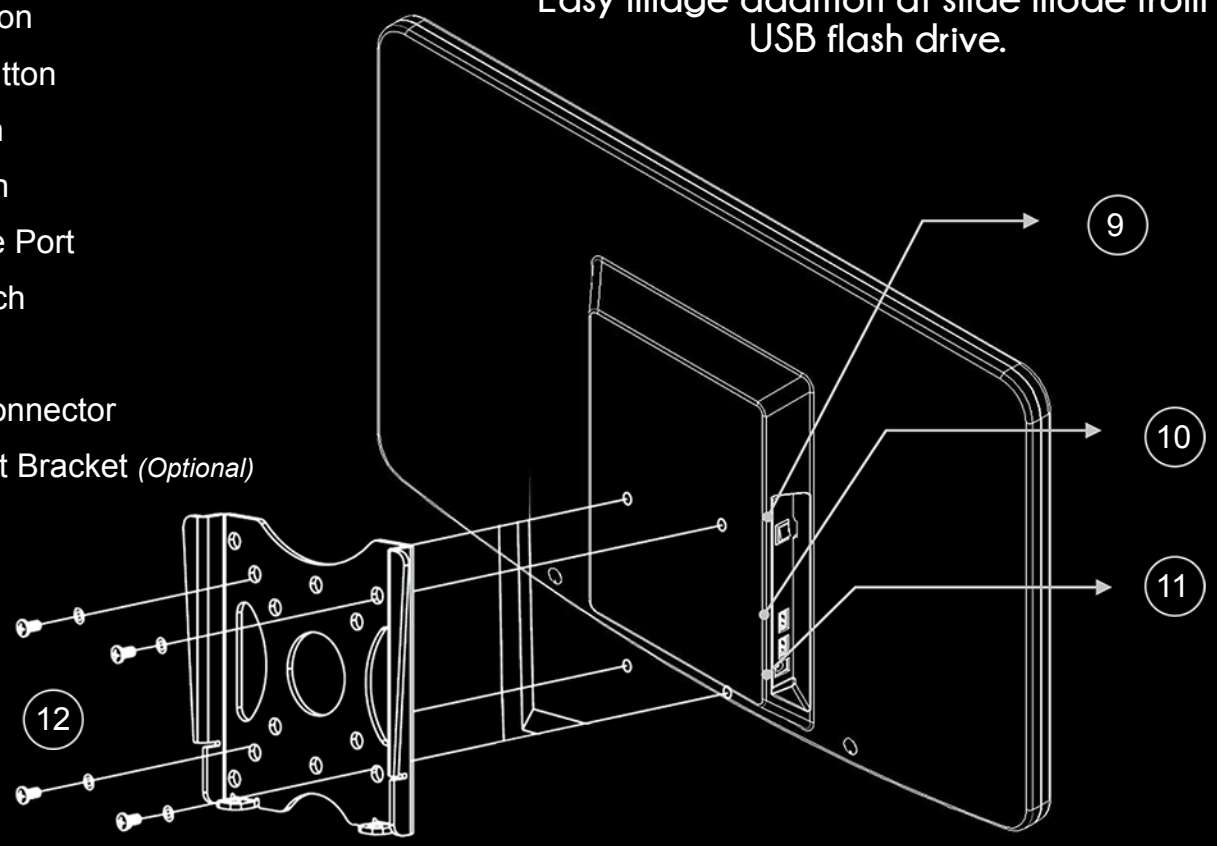

SIMPLE CONTROL

Chart & Projector ULC-900

The **NEW** ULC-900 visual acuity chart system, eye level and distance can be adjusted by simple control, and it gives more convenient environment for users.

**Chart & Projector
ULC-900**

REMOTE CONTROL

ULC-900 features a remote control designed for prompt and convenient tests. Easy image addition at slide mode from USB flash drive.

- 1. Transmitter
- 2. Arrows
- 3. Power Button
- 4. Set-Up Button
- 5. Program Button
- 6. Slide Button
- 7. Mask Button
- 8. Serial Cable Port
- 9. Power Switch
- 10. USB Port
- 11. Adapter Connector
- 12. Wall Mount Bracket (Optional)

ULC-900 | Chart & Projector

24 Inch TFT Monitor

High-resolution display for wider and clearer view.

Distance: 5.00 (m)
Contrast: 5 (%)
Unit of Index: Decimal
 Feet
 Meter
ETDRS Chart: TYPE 1
 TYPE 2
 Landolt
RG / Polar: Polar
Cross Type: Type 1
 Type 2
Mask Position: Original
 Center
Mirror: ON
 OFF
RS-232 Protocol: B Type
Remote Channel: (Ch)
CH: (Ch)
LED
LCD Brightness
Power Save
Set Default
Reload
S/W Update
Update

SIMPLE CONTROL

ULC-900

Chart & Projector

Specifications

LCD Type	24Inch TFT, LED Backlight
Resolution	1920 (H) X 1080 (V) Pixels
Display Area	531.36 (H) X 298.89 (V) mm
Dimension / Weight	575(W) X 370(H) X 43(D) mm, 4Kg
RC size / Weight	64(W) X 195(H) X 20(D) mm, 110g
Power Supply	DC 5V / 5A Adapter
Power Consumption	Max. 15W
Chart	Landolt Ring / Snellen Numbers / Letters / Korean Children
Masking	Single Character, Horizontal Line, Vertical Line Normal, Center
Filter	Red / Green Filter
Visual Functions	Red / Green, Polar separation, 3D polar, Strabismus, 3D Red / Green, Color blindness
Distance	1.5M ~ 7.0M (Changes into 0.25meter unit)