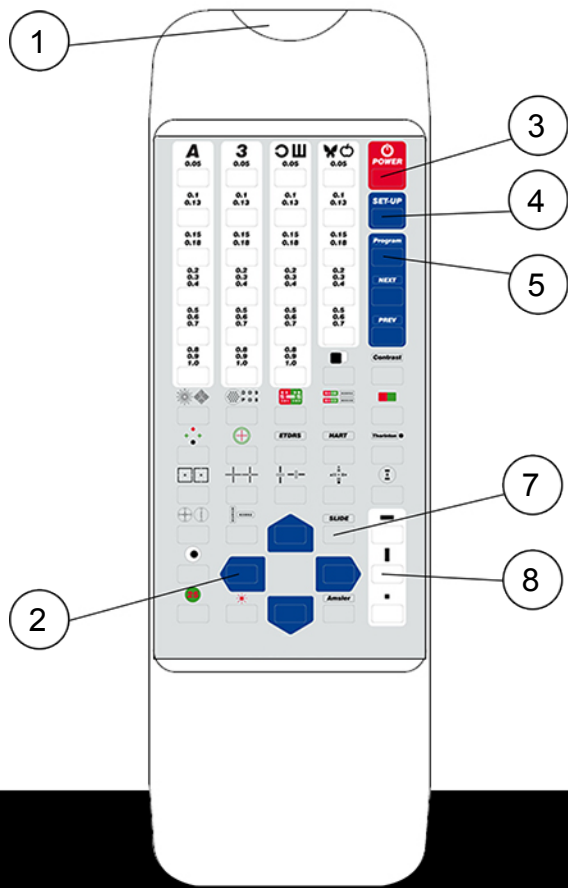

SIMPLE CONTROL

Chart & Projector ULC-900

The **NEW** ULC-900 visual acuity chart system, eye level and distance can be adjusted by simple control, and it gives more convenient environment for users.

**Chart & Projector
ULC-900**

REMOTE CONTROL

ULC-900 features a remote control designed for prompt and convenient tests. Easy image addition at slide mode from USB flash drive.

- 1. Transmitter
- 2. Arrows
- 3. Power Button
- 4. Set-Up Button
- 5. Program Button
- 6. Slide Button
- 7. Mask Button
- 8. Serial Cable Port
- 9. Power Switch
- 10. USB Port
- 11. Adapter Connector
- 12. Wall Mount Bracket (Optional)

ULC-900 | Chart & Projector

24 Inch TFT Monitor

High-resolution display for wider and clearer view.

Distance: 5.00 (m)
Contrast: 5 (%)
Unit of Index: Decimal
 Feet
 Meter
ETDRS Chart: TYPE 1
 TYPE 2
 Landolt
RG / Polar: Polar
Cross Type: Type 1
 Type 2
Mask Position: Original
 Center
Mirror: ON
 OFF
RS-232 Protocol: B Type
Remote Channel: (Ch)
CH: (Ch)
LED
LCD Brightness
Power Save
Set Default
Reload
S/W Update
Update

SIMPLE CONTROL

ULC-900

Chart & Projector

Specifications

LCD Type	24Inch TFT, LED Backlight
Resolution	1920 (H) X 1080 (V) Pixels
Display Area	531.36 (H) X 298.89 (V) mm
Dimension / Weight	575(W) X 370(H) X 43(D) mm, 4Kg
RC size / Weight	64(W) X 195(H) X 20(D) mm, 110g
Power Supply	DC 5V / 5A Adapter
Power Consumption	Max. 15W
Chart	Landolt Ring / Snellen Numbers / Letters / Korean Children
Masking	Single Character, Horizontal Line, Vertical Line Normal, Center
Filter	Red / Green Filter
Visual Functions	Red / Green, Polar separation, 3D polar, Strabismus, 3D Red / Green, Color blindness
Distance	1.5M ~ 7.0M (Changes into 0.25meter unit)