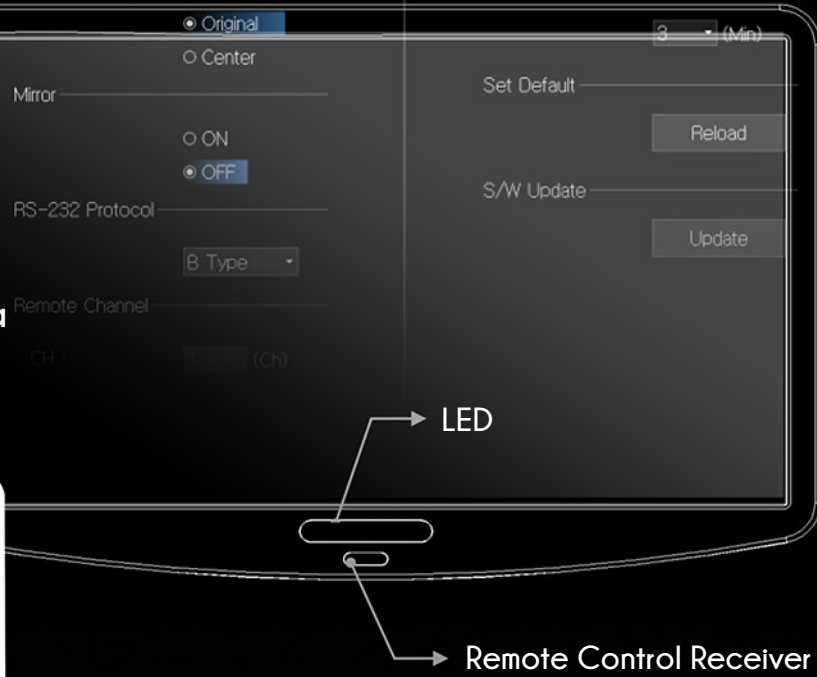

ULC-900 | Chart & Projector

24 Inch TFT Monitor

High-resolution display for wider and clearer view.

Distance: 5.00 (m)
Contrast: 5 (%)
Unit of Index: ☒ Decimal
☐ Feet
☐ Meter
ETDRS Chart: ☒ TYPE 1
☐ TYPE 2
☐ Landolt
RG / Polar: ☒ Polar
Cross Type: ☒ Type 1
☐ Type 2
Mask Position: ☒ Original
☐ Center
Mirror: ☐ ON
☒ OFF
RS-232 Protocol: B Type
Remote Channel: (Ch)
CH: (Ch)
LED
LCD Brightness
Power Save
Set Default
Reload
S/W Update
Update

High Performance Polar Filters

- Keep charts clear between the range of 1.5M ~ 7.5M test distance by high performance polar filters. Heterophoria Heterotropia / Stereopsis tests with polar separation charts.

Installation Distance

May control installation space from 1.5M up to 7.5M by 0.25m. May use of Mirror functions at the small place.