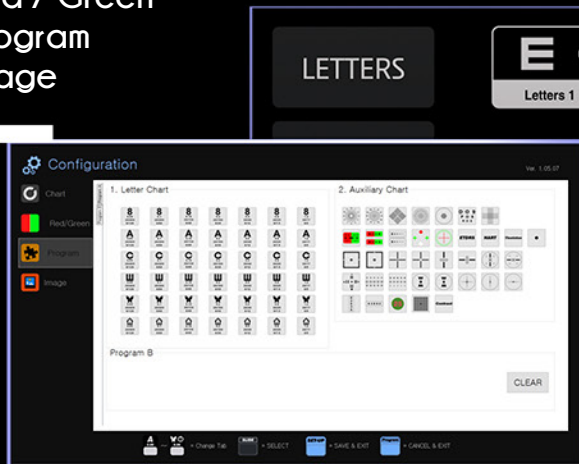

Contrast

HART

ETDRS

D 9
P 8
R 6

Thorinton

Configuration

- Chart
- Red / Green
- Program
- Image

Chart Test Options

- Binocular balance test, Astigmatism & Stereoscopic photos

White-black contrast

- Making use of testing Lasik operated patient.

Filter level configuration

- Correct filter levels with MENU function may check corrected levels on monitor.

Numbers of different charts

- Landolt Ring, Snellen, Child chart, Cross chart and more.

Color-blindness test

- Preset seven type's charts / Random selection function.

Special Functions

- Mirror mode / Contrast adjustment / Inversion

SIMPLE CONTROL

ULC-900

Chart & Projector

Specifications

LCD Type	24Inch TFT, LED Backlight
Resolution	1920 (H) X 1080 (V) Pixels
Display Area	531.36 (H) X 298.89 (V) mm
Dimension / Weight	575(W) X 370(H) X 43(D) mm, 4Kg
RC size / Weight	64(W) X 195(H) X 20(D) mm, 110g
Power Supply	DC 5V / 5A Adapter
Power Consumption	Max. 15W
Chart	Landolt Ring / Snellen Numbers / Letters / Korean Children
Masking	Single Character, Horizontal Line, Vertical Line Normal, Center
Filter	Red / Green Filter
Visual Functions	Red / Green, Polar separation, 3D polar, Strabismus, 3D Red / Green, Color blindness
Distance	1.5M ~ 7.0M (Changes into 0.25meter unit)