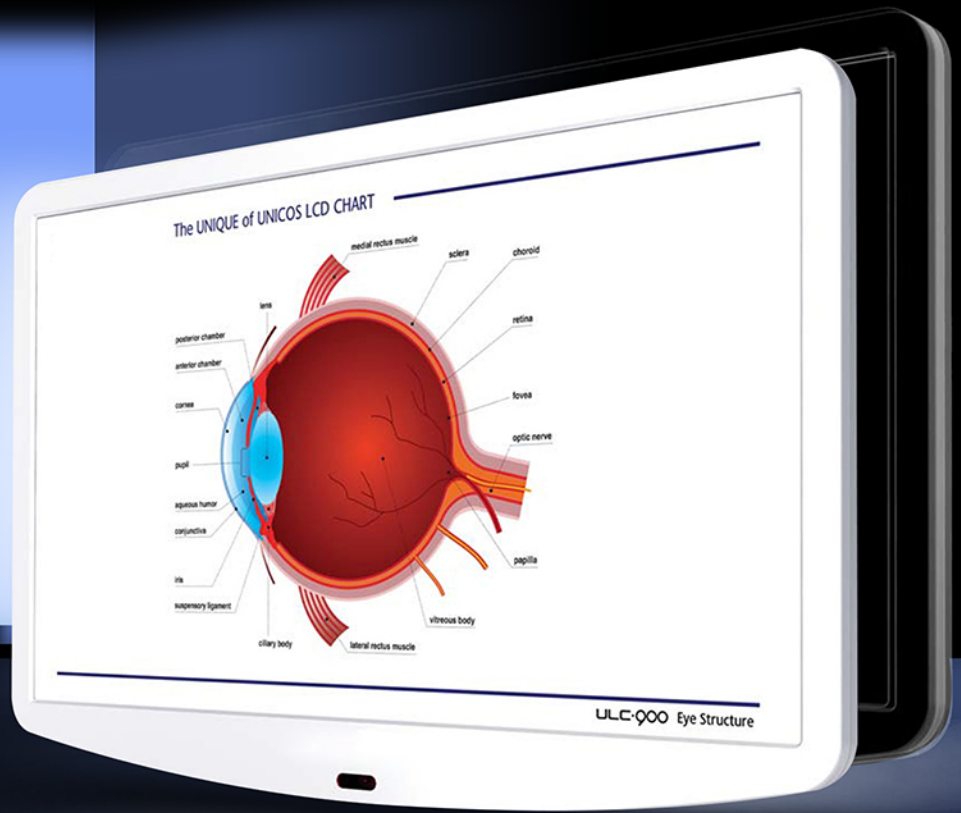

SIMPLE CONTROL

Chart & Projector ULC-900

The **NEW** ULC-900 visual acuity chart system, eye level and distance can be adjusted by simple control, and it gives more convenient environment for users.

**Chart & Projector
ULC-900**

ULC-900 | Chart & Projector

24 Inch TFT Monitor

High-resolution display for wider and clearer view.

Distance: 5.00 (m)
Contrast: 5 (%)
Unit of Index: Decimal
 Feet
 Meter
ETDRS Chart: TYPE 1
 TYPE 2
 Landolt
RG / Polar: Polar
Cross Type: Type 1
 Type 2
Mask Position: Original
 Center
Mirror: ON
 OFF
RS-232 Protocol: B Type
Remote Channel: (Ch)
CH: (Ch)
LED
LCD Brightness
Power Save
Set Default
Reload
S/W Update
Update

High Performance Polar Filters

- Keep charts clear between the range of 1.5M ~ 7.5M test distance by high performance polar filters. Heterophoria Heterotropia / Stereopsis tests with polar separation charts.

SIMPLE CONTROL

ULC-900

Chart & Projector

Specifications

LCD Type	24Inch TFT, LED Backlight
Resolution	1920 (H) X 1080 (V) Pixels
Display Area	531.36 (H) X 298.89 (V) mm
Dimension / Weight	575(W) X 370(H) X 43(D) mm, 4Kg
RC size / Weight	64(W) X 195(H) X 20(D) mm, 110g
Power Supply	DC 5V / 5A Adapter
Power Consumption	Max. 15W
Chart	Landolt Ring / Snellen Numbers / Letters / Korean Children
Masking	Single Character, Horizontal Line, Vertical Line Normal, Center
Filter	Red / Green Filter
Visual Functions	Red / Green, Polar separation, 3D polar, Strabismus, 3D Red / Green, Color blindness
Distance	1.5M ~ 7.0M (Changes into 0.25meter unit)