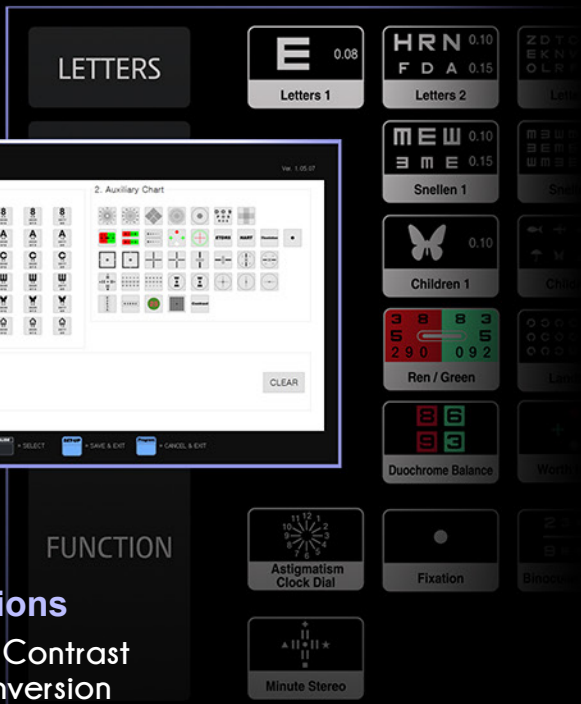

- Binocular balance test, Astigmatism & Stereoscopic photos

White-black contrast

- Making use of testing Lasik operated patient.

Filter level configuration

- Correct filter levels with MENU function may check corrected levels on monitor.

Numbers of different charts

- Landolt Ring, Snellen, Child chart, Cross chart and more.

Color-blindness test

- Preset seven type's charts / Random selection function.

Special Functions

- Mirror mode / Contrast adjustment / Inversion

SIMPLE CONTROL

ULC-900

Chart & Projector

Specifications

LCD Type	24Inch TFT, LED Backlight
Resolution	1920 (H) X 1080 (V) Pixels
Display Area	531.36 (H) X 298.89 (V) mm
Dimension / Weight	575(W) X 370(H) X 43(D) mm, 4Kg
RC size / Weight	64(W) X 195(H) X 20(D) mm, 110g
Power Supply	DC 5V / 5A Adapter
Power Consumption	Max. 15W
Chart	Landolt Ring / Snellen Numbers / Letters / Korean Children
Masking	Single Character, Horizontal Line, Vertical Line Normal, Center
Filter	Red / Green Filter
Visual Functions	Red / Green, Polar separation, 3D polar, Strabismus, 3D Red / Green, Color blindness
Distance	1.5M ~ 7.0M (Changes into 0.25meter unit)