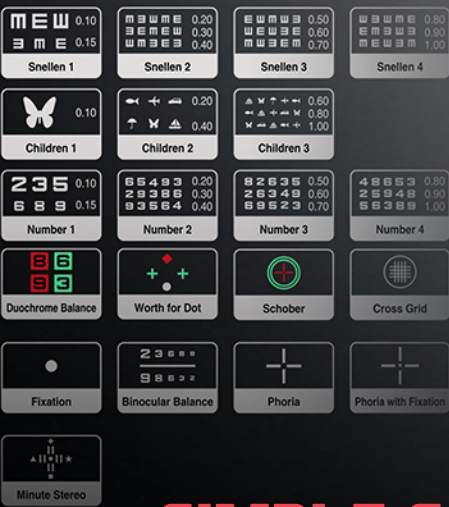

- Binocular balance test, Astigmatism & Stereoscopic photos

White-black contrast

- Making use of testing Lasik operated patient.

Filter level configuration

- Correct filter levels with MENU function may check corrected levels on monitor.

Numbers of different charts

- Landolt Ring, Snellen, Child chart, Cross chart and more.

Color-blindness test

- Preset seven type's charts / Random selection function.

Special Functions

- Mirror mode / Contrast adjustment / Inversion

SIMPLE CONTROL

ULC-900

Chart & Projector

Specifications

LCD Type	24Inch TFT, LED Backlight
Resolution	1920 (H) X 1080 (V) Pixels
Display Area	531.36 (H) X 298.89 (V) mm
Dimension / Weight	575(W) X 370(H) X 43(D) mm, 4Kg
RC size / Weight	64(W) X 195(H) X 20(D) mm, 110g
Power Supply	DC 5V / 5A Adapter
Power Consumption	Max. 15W
Chart	Landolt Ring / Snellen Numbers / Letters / Korean Children
Masking	Single Character, Horizontal Line, Vertical Line Normal, Center
Filter	Red / Green Filter
Visual Functions	Red / Green, Polar separation, 3D polar, Strabismus, 3D Red / Green, Color blindness
Distance	1.5M ~ 7.0M (Changes into 0.25meter unit)